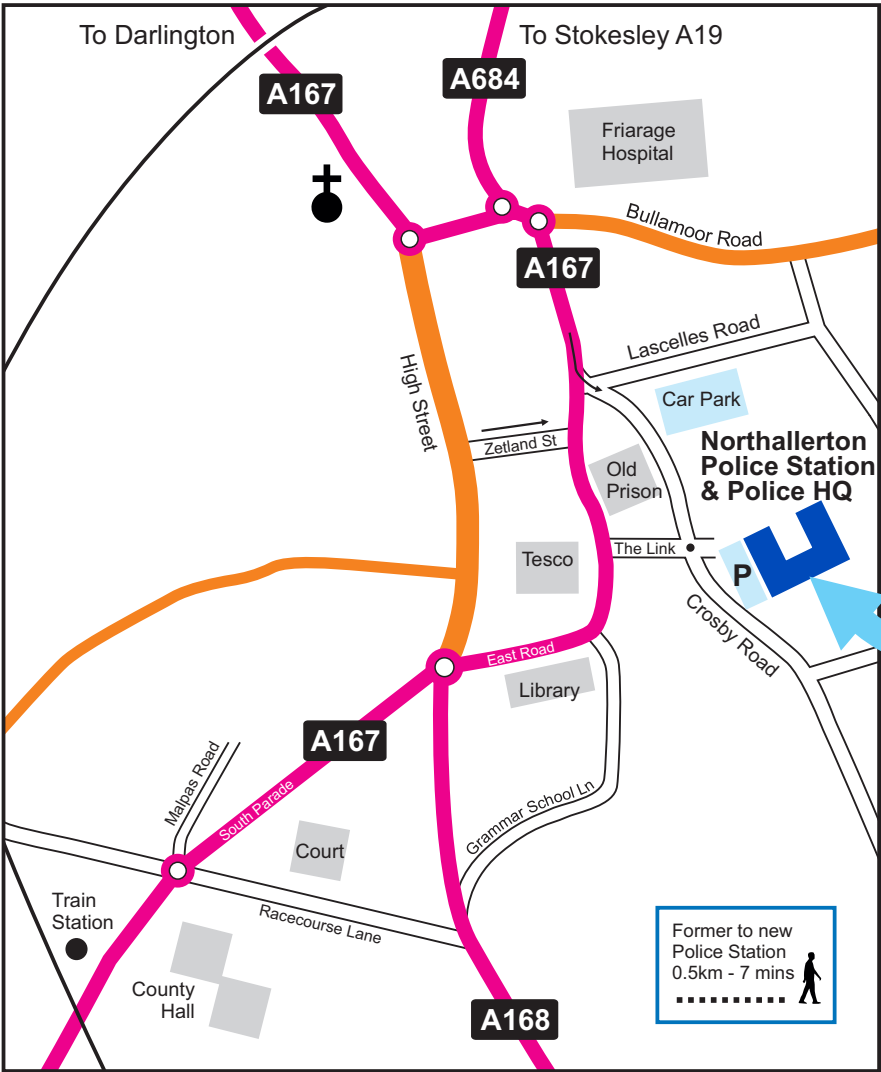

North Yorkshire Police Northallerton Police Station

**Northallerton
Police Station
& Headquarters**
North Yorkshire Police
Alverton Court
Crosby Road
Northallerton
DL6 1BF

If this postcode is not available on your sat nav, use DL6 1AA

All visitors must report to the main reception for a visitors pass to be issued.

Navigational Information

OS GB : 437195E 493731N

Lat/Lon : 54.33779, -1.42931

Mapcode: GBR LLG8.CS

[overnight.declining.driveways](https://www.overnight.declining.driveways.com)

QR Code for quick navigation
(Scan & use in Google maps)