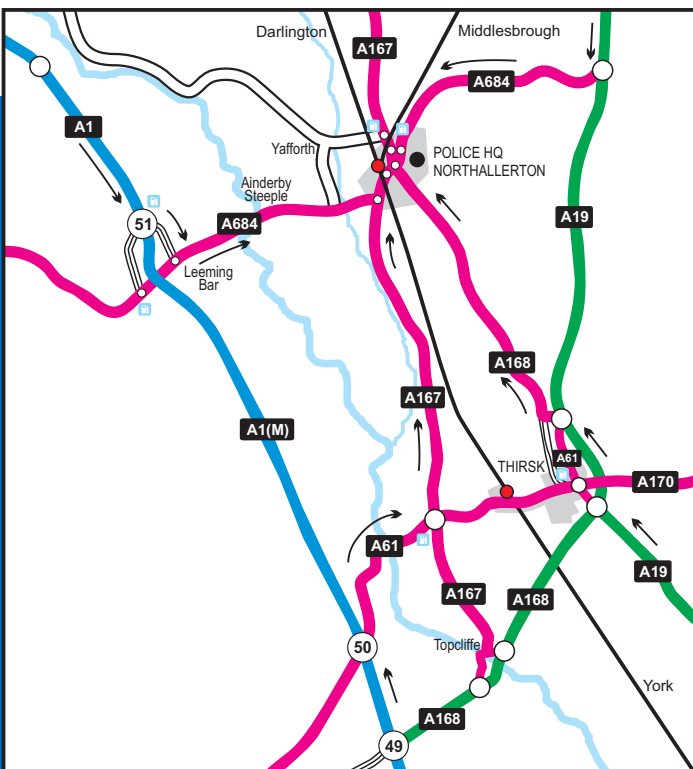

North Yorkshire Police Northallerton Police Station

**Northallerton
Police Station
& Headquarters**
North Yorkshire Police
Alverton Court
Crosby Road
Northallerton
DL6 1BF

If this postcode is not available on your sat nav, use DL6 1AA

All visitors must report to the main reception for a visitors pass to be issued.

Navigational Information

OS GB : 437195E 493731N

Lat/Lon : 54.33779, -1.42931

Mapcode: GBR LLG8.CS

[overnight.declining.driveways](https://www.overnight.declining.driveways.com)

QR Code for quick navigation
(Scan & use in Google maps)